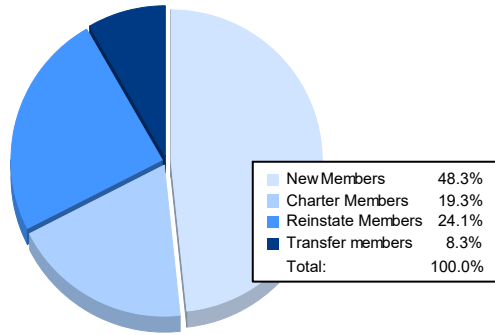

Year	New Clubs	Dropped Clubs	Gain/ Loss Clubs	New Members	Charter Members	Reinstate Members	Transfer Members	Total Member Added	Total Members Dropped	Gain/ Loss Members
2016-2017	1	1	0	153	21	8	9	191	229	-38
2017-2018	0	0	0	159	1	16	1	177	233	-56
2018-2019	0	3	-3	142	6	19	20	187	245	-58
2019-2020	0	4	-4	81	4	17	14	116	253	-137
2020-2021	1	4	-3	70	28	35	12	145	157	-12
<b>Average</b>	<b>0</b>	<b>2</b>	<b>-2</b>	<b>121</b>	<b>12</b>	<b>19</b>	<b>11</b>	<b>163</b>	<b>223</b>	<b>-60</b>

### Membership Composition June 2021 Cumulative

### Gender Composition June 2021 Cumulative